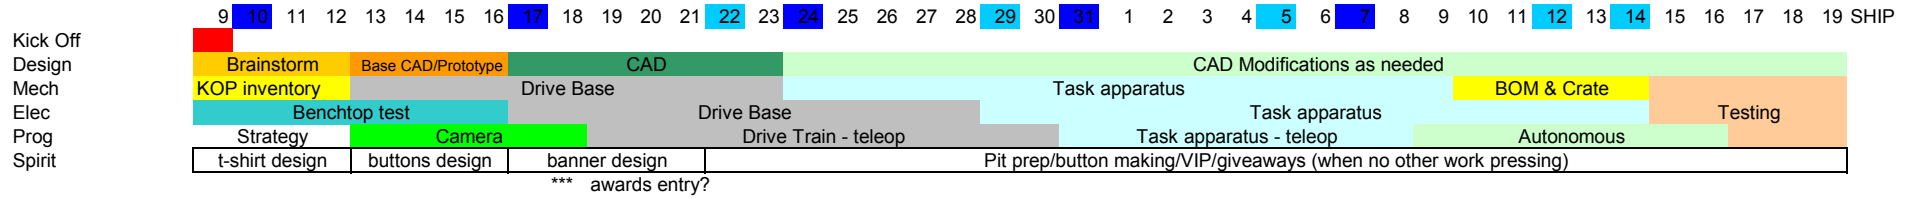

Royal Robotics
2010 FRC Build

timeline

Other (mostly after build before compete)

- Safety presentation
- Royal Tales book and prep ambassadors
- Pit prep
- tools prep
- spare parts prep
- finish spirit
- Scouting procedure

Royal Robotics
2010 FRC Build

team member info

Design Groups

	Grade	
		Group 1
Bryan	11	Dominique
Dominique	11	Seagan
John	10	Mickel
Kyle	10	Seth
Sean	9	Kyle
Pete	10	
Violet	10	Group 2
Corinne	10	Pete
Seth	12	John
Connor	9	James
Radu	10	Nathaniel
James	9	Mawa
Seagan	9	
Zack	10	Group 3
Sam	11	Violet
Betzabeth	11	Sean
Mawa	12	Betzabeth
David	11	Radu
Mickel	10	Scotty
Scotty	?	
		Group 4
		Zack
		Bryan
		Connor
		Corinne

Focus

- CAD
- Mechanical
- Electrical
- Program
- Spirit
- Leadership/Admin